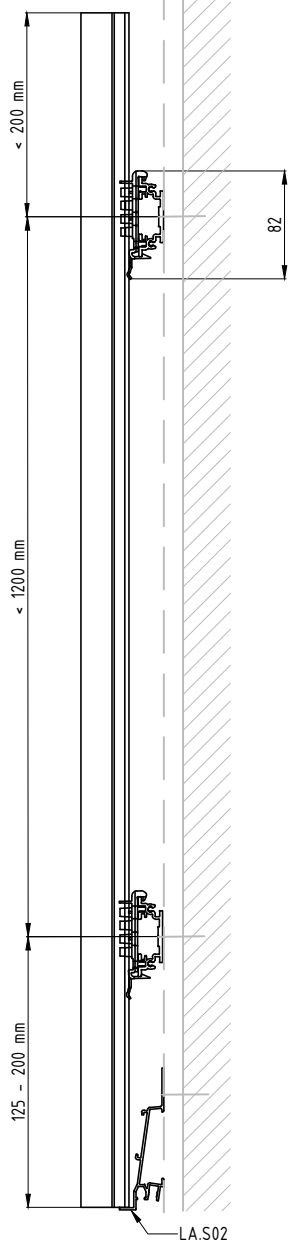

This drawing is property of NV RENSON, and may not be copied or shown to third parties without written permission.

1 | 2 | 3 | 4 | 5 | 6 | 7 | 8

A

B

C

D

E

F

A

B

C

D

E

F

Doorsnede A-A

 <b>RENSON</b> Creating healthy spaces Industriezone "Flanders field" 8790 Waregem (Belgium) Tel. 056/62.71.11 Fax. 056/60.28.51	Drawn by jcat	Fiche N°	Date 19/12/2019	Scale 1/5
	LINARTE EVEN			Version 1
	PRODUCTFICHE			Page 1/1

1 | 2 | 3 | 4 | 5 | 6 | 7 | 8