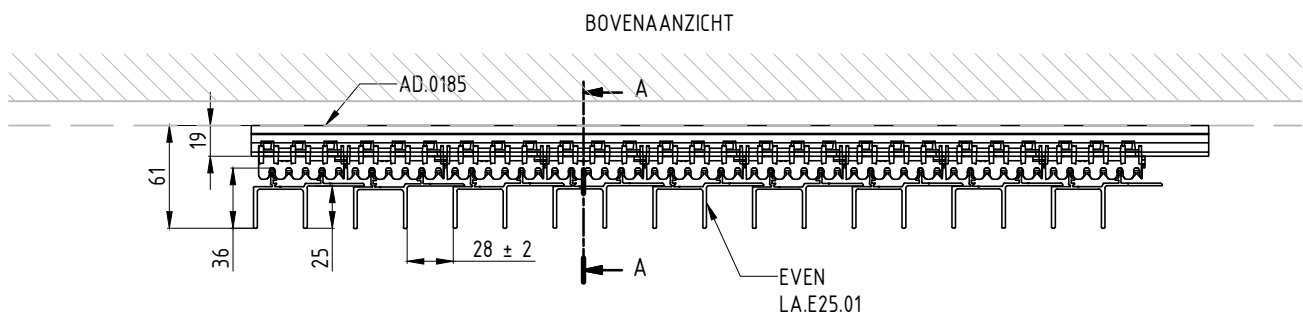

A

B

C

D

E

F

Doorsnede A-A

 <b>RENSON</b> Creating healthy spaces Industriezone "Flanders field" 8790 Waregem (Belgium) Tel. 056/62.71.11 Fax. 056/60.28.51	Drawn by jcat	Fiche N°	Date 19/12/2019	Scale 1/5
	LINARTE EVEN			Version 1
	PRODUCTFICHE			Page 1/1