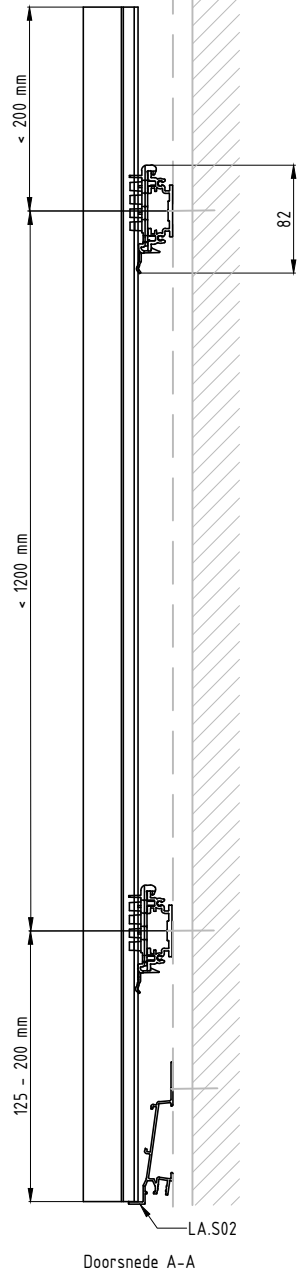

This drawing is property of NV RENSON, and may not be copied or shown to third parties without written permission.

 RENSON Creating healthy spaces Industriezone "Flanders field" 8790 Waregem (Belgium) Tel. 056/62.71.11 Fax. 056/60.28.51	Drawn by jcat	Fiche N°	Date 19/12/2019	Scale 1/5
	Linarte BLOCK30			Version 1
PRODUCTFICHE		Page 1/1	