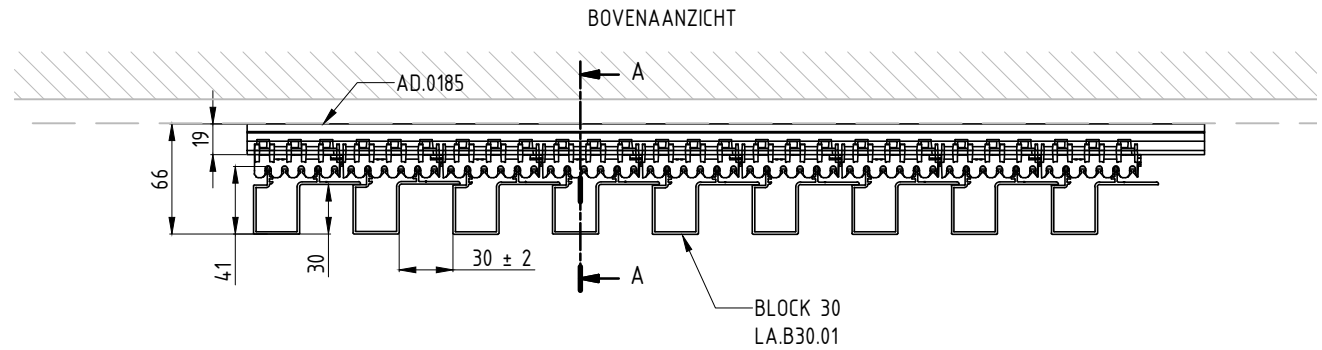

This drawing is property of NV RENSON, and may not be copied or shown to third parties without written permission.

 RENSON Creating healthy spaces Industriezone "Flanders field" 8790 Waregem (Belgium) Tel. 056/62.71.11 Fax. 056/60.28.51	Drawn by jcat	Fiche N°	Date 19/12/2019	Scale 1/5
	Linarte BLOCK30			Version 1
PRODUCTFICHE		Page 1/1	